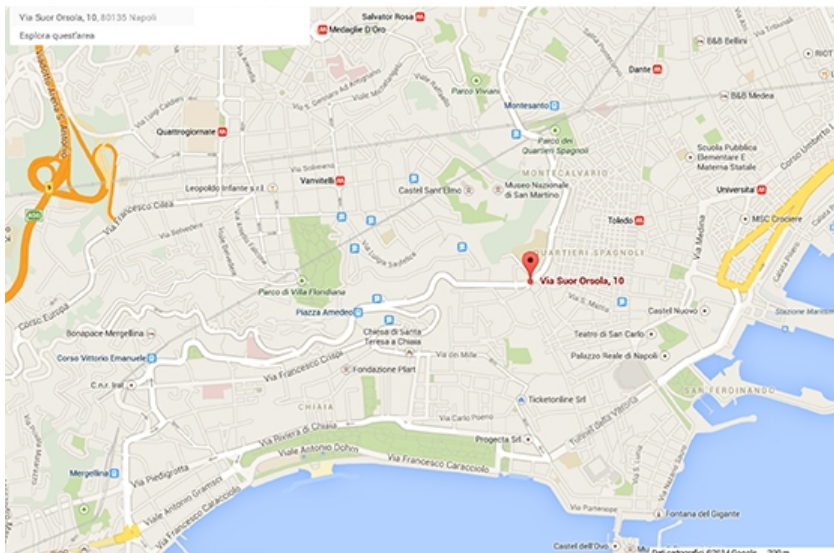

HoliDes

Holistic Human Factors and System Design of Adaptive Cooperative Human-Machine Systems

Technical Project Meeting
7th – 9th May 2014
Naples, Italy

MEETING PLACE

Suor Orsola Benincasa University

To reach Suor Orsola Benincasa University

From the airport :

Alibus to Piazza Municipio

<http://www.anm.it/Upload/RES/PDF/Capodichino%202014.pdf>

then you can reach FUNICOLARE CENTRALE by walking through Galleria Umberto, close to Piazza Municipio.

Once there, You have to choose The Funicolare “corsa mista” that leaves every hour at 0.10, 0.20, 0.40, 0.50. You have to get off at the first stop: corso Vittorio Emanuele. The journey takes around three minutes. Once in Corso Vittorio Emanuele, you go on the left and you'll find Via Suor Orsola. It takes 3 minutes walk to reach the entrance of Suor Orsola Benincasa University (via Suor Orsola, 10).

From the station:

Napoli Centrale/Napoli Train Station: R2 bus from Piazza Garibaldi (get off at the Galleria Umberto I bus stop and cross the gallery) + Funicolare Centrale from Piazzetta Augusteo (get off at the Corso